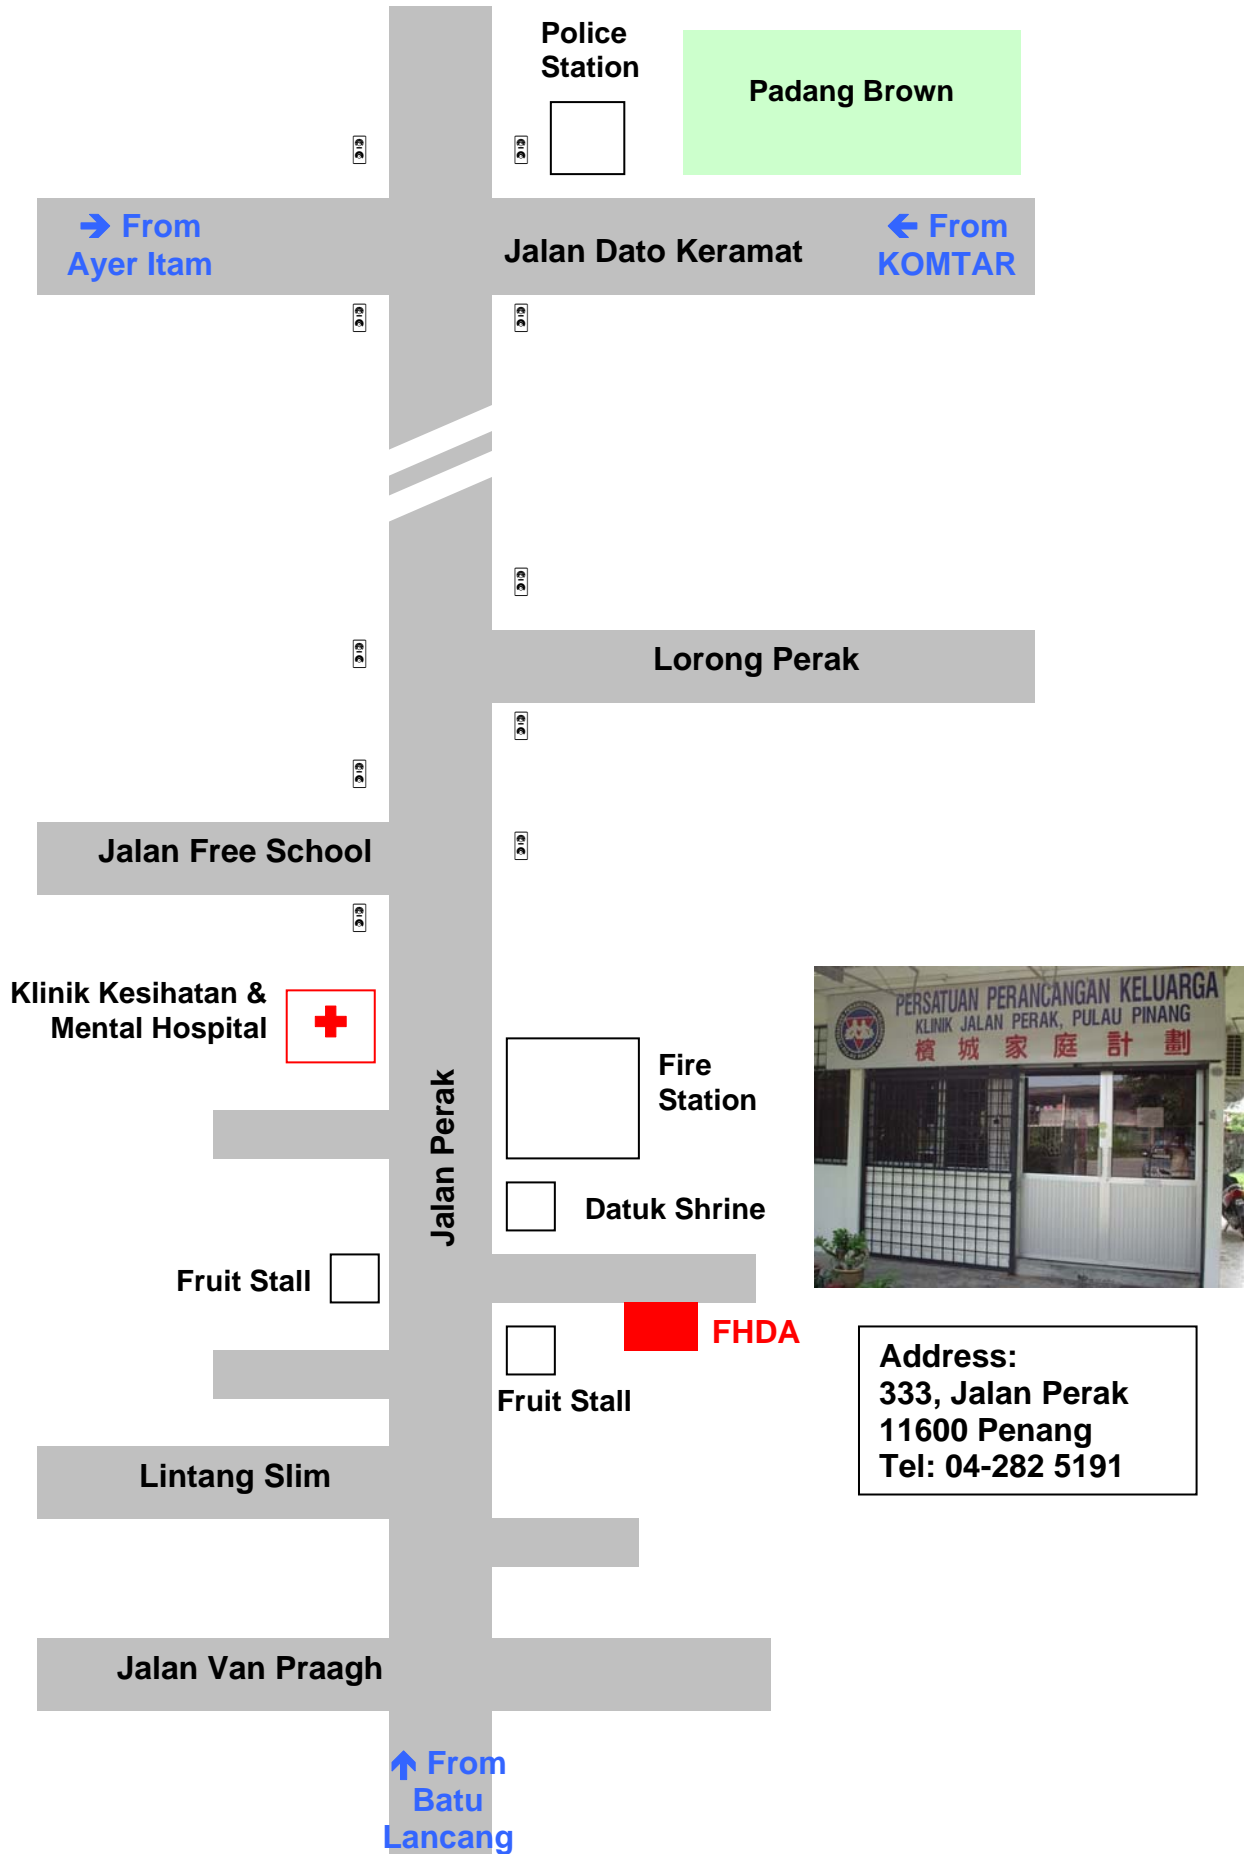

Map to FHDA, Perak Road, Penang

Map to MAY Care Centre, Seberang Jaya

↓ From
Sungai
Dua

→ From
Butterworth

← From
Kulim

PLUS Highway

Jalan Kelasah

Immigration
Office

EON

Jalan Kikik

Basket
Ball

MAY Care
Centre

Address:
2813, Jalan Kikik
Kg. Taman Baru
13700 Seberang Jaya
Tel: 04-399 1191

Seberang Jaya
General Hospital

↑ From
Penang
Bridge