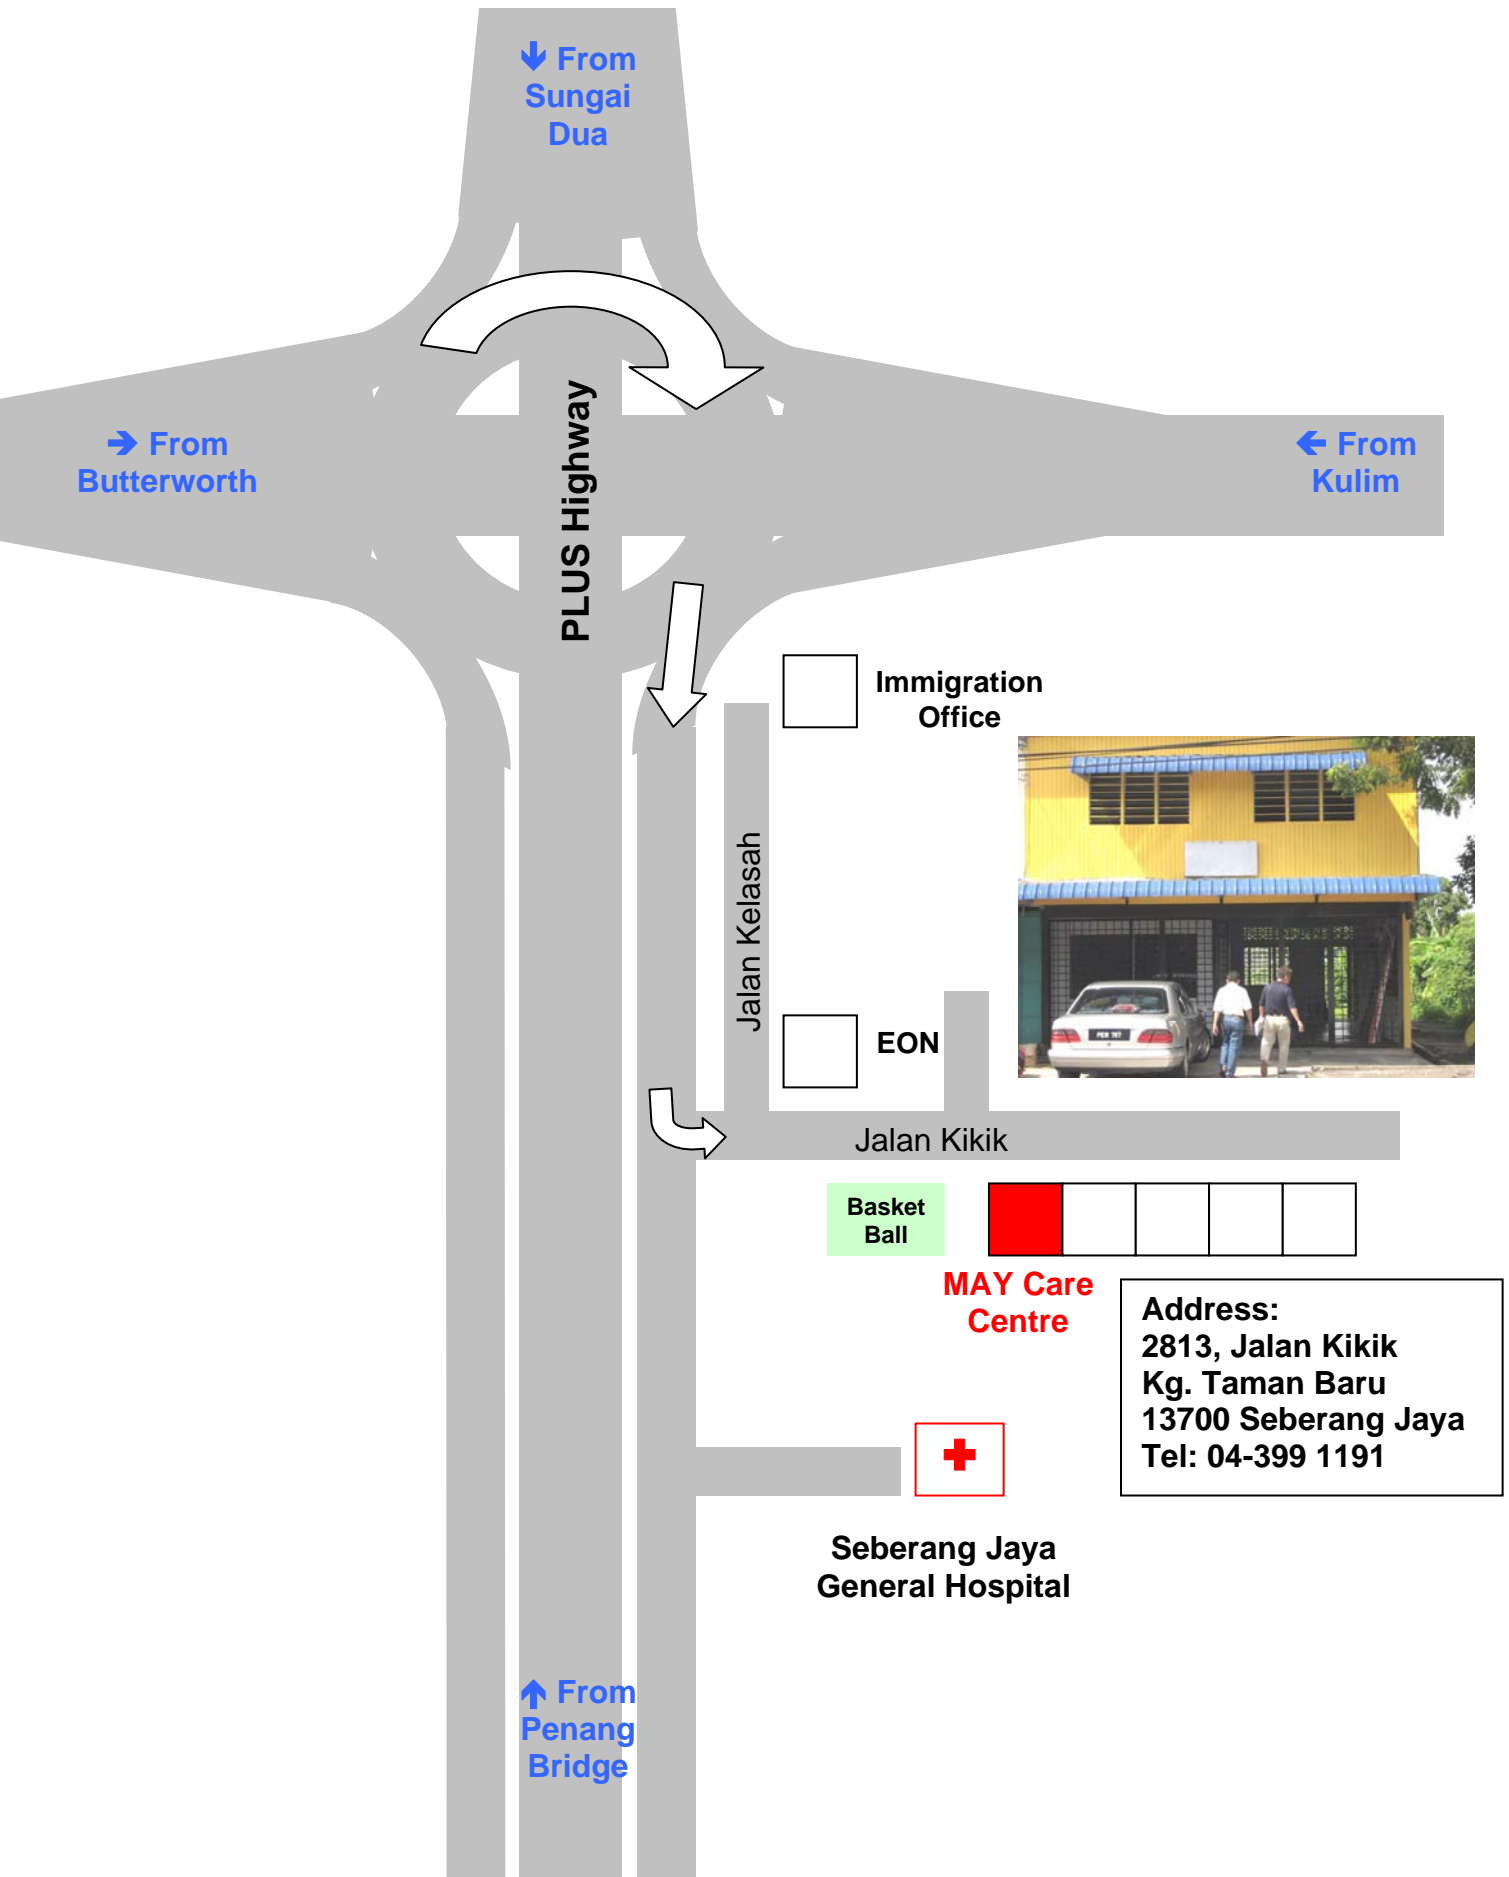

Map to FHDA, Perak Road, Penang

Map to MAY Care Centre, Seberang Jaya

↓ From
Sungai
Dua

→ From
Butterworth

← From
Kulim

PLUS Highway

Jalan Kelasah

Immigration
Office

EON

Jalan Kikik

Basket
Ball

MAY Care
Centre

Address:
2813, Jalan Kikik
Kg. Taman Baru
13700 Seberang Jaya
Tel: 04-399 1191

Seberang Jaya
General Hospital

↑ From
Penang
Bridge